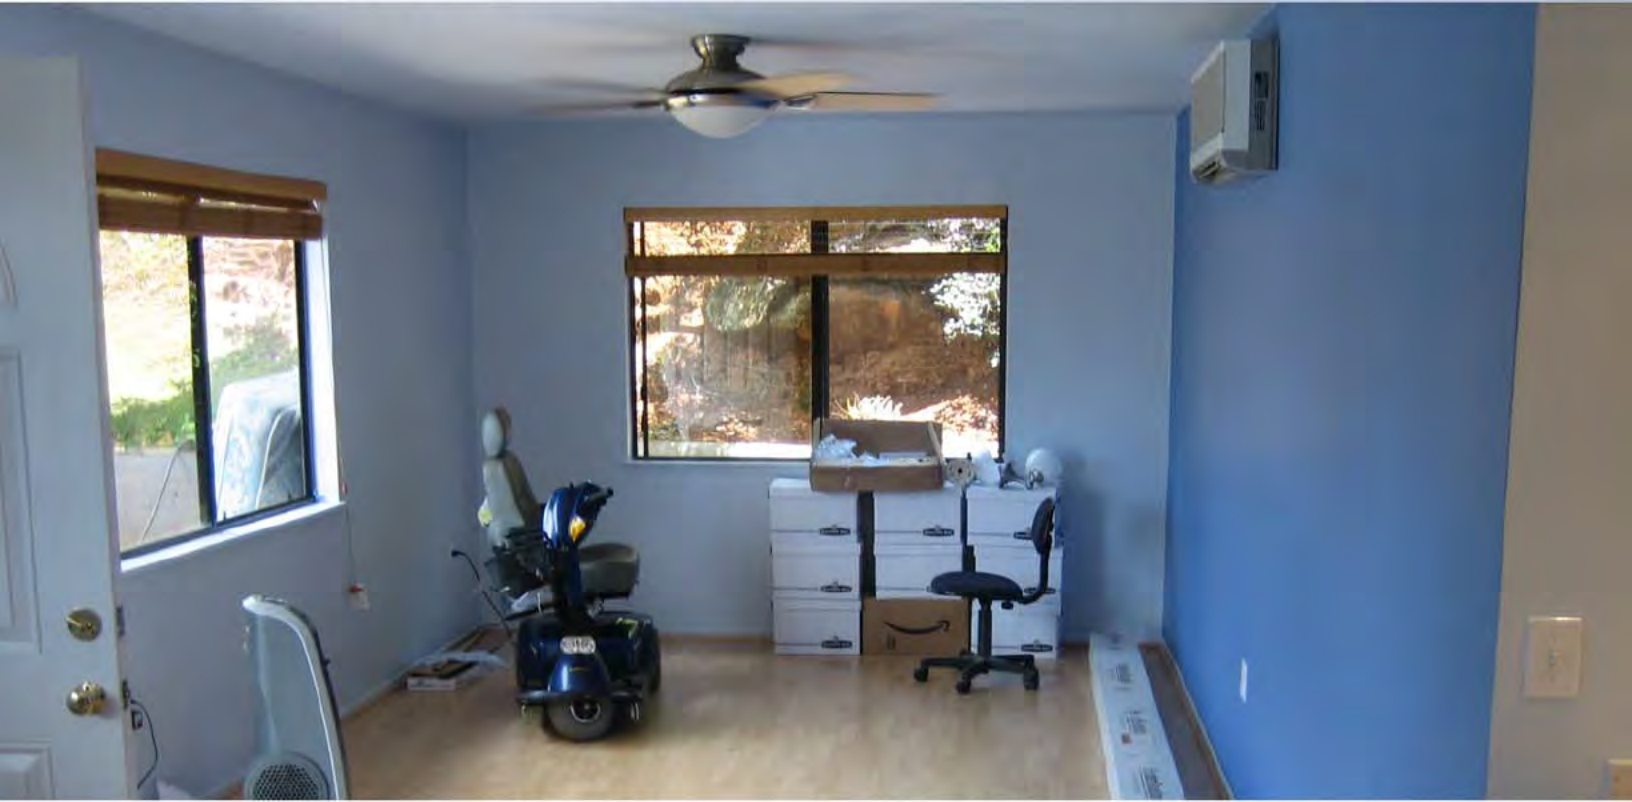

## NAKAMURA RESIDENCE

RENOVATED EXISTING BATHROOM TO ADA STANDARDS. APPROX. 200 SQ.FT  
NEW ROOM AND CLOSET ADDITION. APPROX 800 SQ.FT